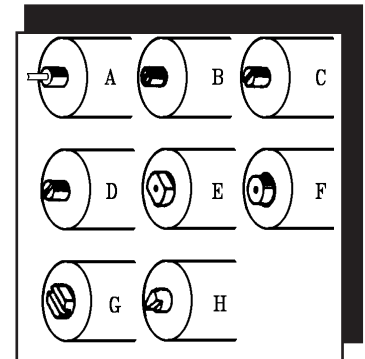

LANE DUSTER CLOTH

DBA

KEY	NUMBER	DESCRIPTION	UNIT	1 ONLY	2-3	4 OR MORE
	08-119 DBA 8460XL	For LaneWalker LCM 42" & Phoenix	1 Ctn	78.00	77.00	76.00
E&F	08-116 AMF 8441/42	For AMF & old Brunswick Dusters 44"	1 Ctn	85.00		

BRUNSWICK

KEY	NUMBER	DESCRIPTION	UNIT	PRICE
	06-62-860207	For Authority 22	1 Ctn	82.00
D	10-61-860168	For DBA Lane Maid & Dusters 43" (8430)	1 Ctn	83.50
G	10-52-860078	For Century 100 43" (8443)	1 Ctn	83.50
G	10-61-860134	For Century 300 Silver Streak, Stripper 43"	1 Ctn	80.00
	10-61-860250	For Phoenix & Kegel	1 Ctn	78.00
	10-61-860252	For Phoenix & Kegel (Advanced Performance)	1 Ctn	78.00
	06-61-860290	8460QC Quick Changing 8460QC NEW	1 Ctn	82.00

CLOTH END KEY

KEGEL

KEY	NUMBER	DESCRIPTION	UNIT	PRICE
	05-8301	Kegel K2 Kloth	1 Ctn	85.00
	05-8302	Kegel Select EZ	1 Ctn	93.00